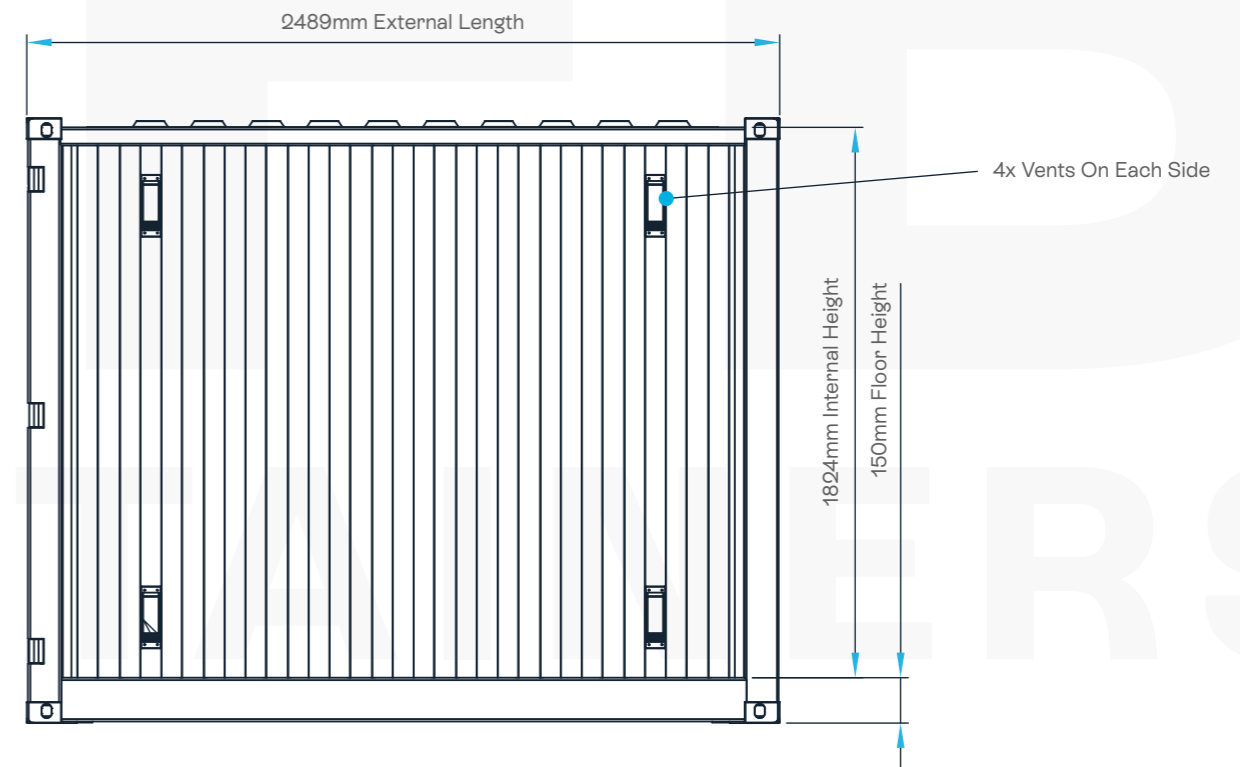

8FT STANDARD CONTAINER

DRAWING

8FT STANDARD CONTAINER

MAX GROSS WEIGHT	5,000 KG	11,020 LBS
TARE WEIGHT	840 KG	1,850 LBS
MAX PAYLOAD	4,160 KG	9,170 LBS
CUBIC CAPACITY	8.1 m ³	288 ft ³
FLOOR AREA	4.5 m ²	48 ft ²