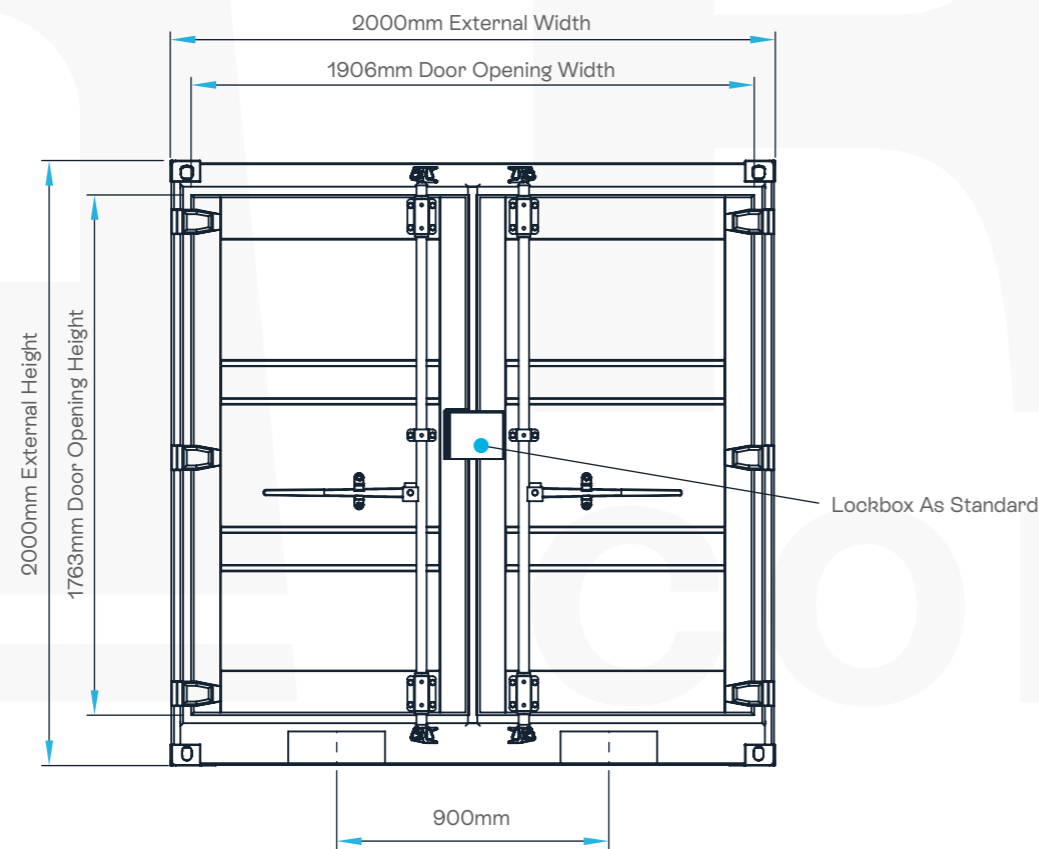

8FT STANDARD CONTAINER

DRAWING

8FT STANDARD CONTAINER

MAX GROSS WEIGHT	5,000 KG	11,020 LBS
TARE WEIGHT	840 KG	1,850 LBS
MAX PAYLOAD	4,160 KG	9,170 LBS
CUBIC CAPACITY	8.1 m ³	288 ft ³
FLOOR AREA	4.5 m ²	48 ft ²