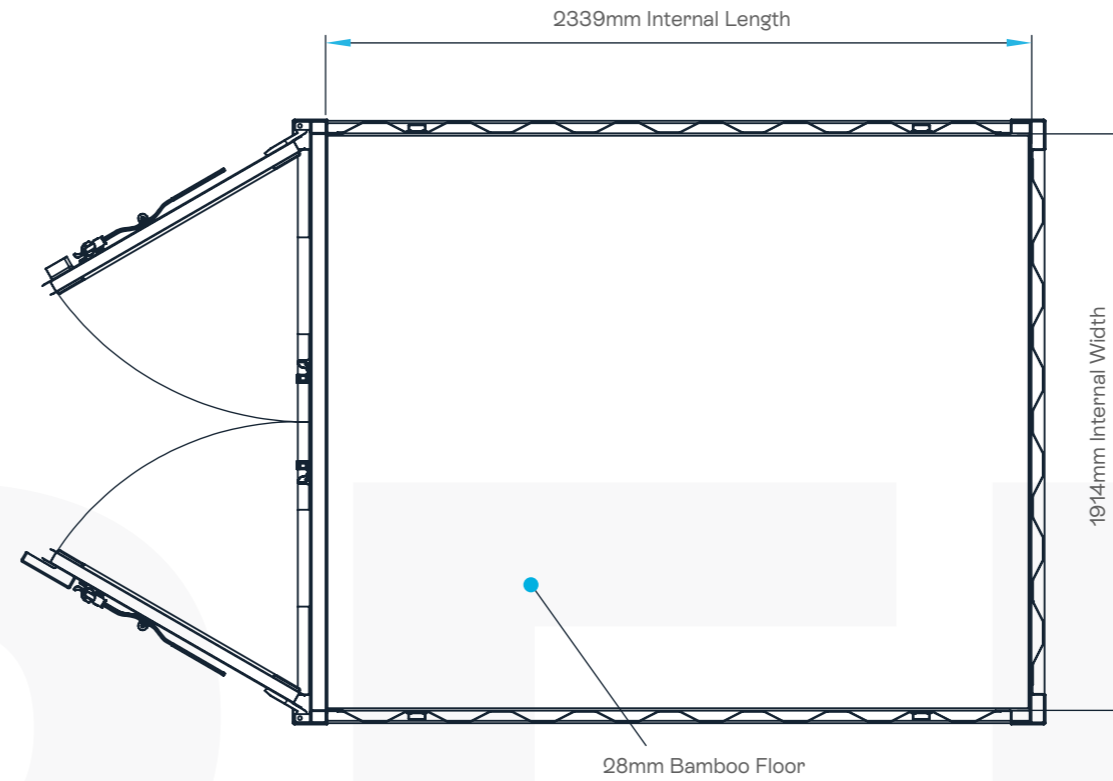

8FT STANDARD CONTAINER

DRAWING

8FT STANDARD CONTAINER

MAX GROSS WEIGHT	5,000 KG	11,020 LBS
TARE WEIGHT	840 KG	1,850 LBS
MAX PAYLOAD	4,160 KG	9,170 LBS
CUBIC CAPACITY	8.1 m ³	288 ft ³
FLOOR AREA	4.5 m ²	48 ft ²