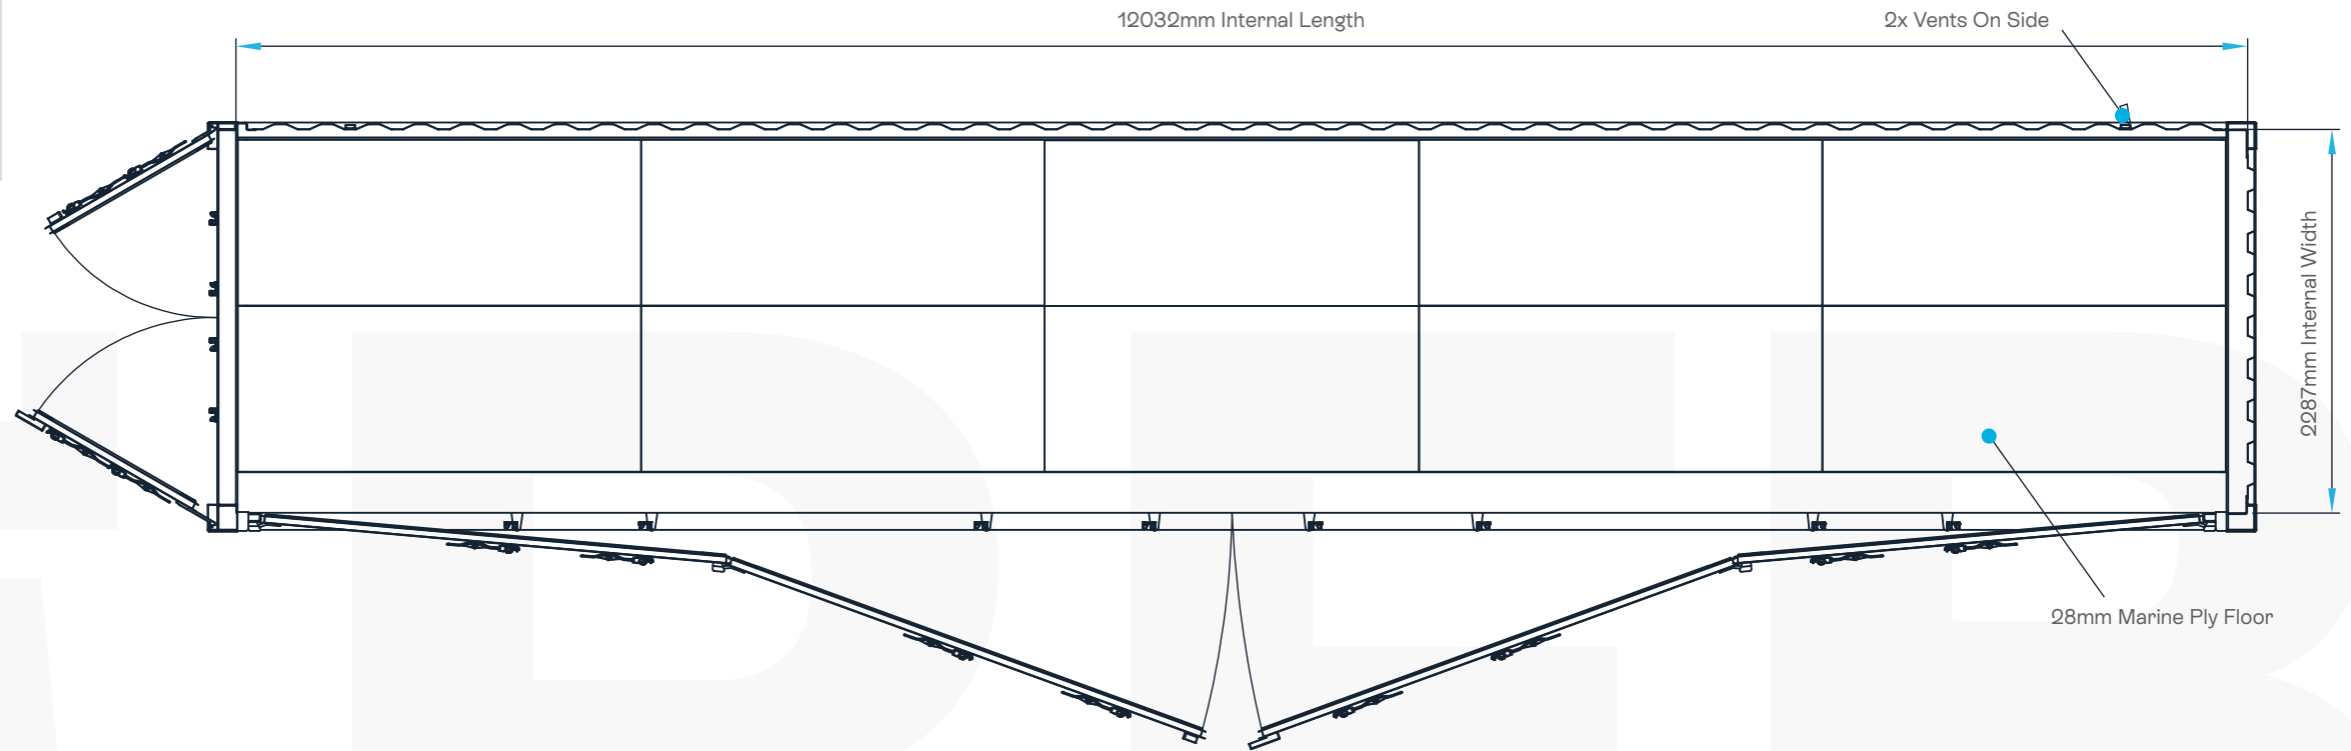

40FT OPEN SIDE CONTAINER

DRAWING

40FT OPEN SIDE CONTAINER

MAX GROSS WEIGHT	30,480 KG	67,200 LBS
TARE WEIGHT	6,580 KG	14,510 LBS
MAX PAYLOAD	23,900 KG	52,690 LBS
CUBIC CAPACITY	68.0 m ³	2,401 ft ³
FLOOR AREA	27.5 m ²	296 ft ²