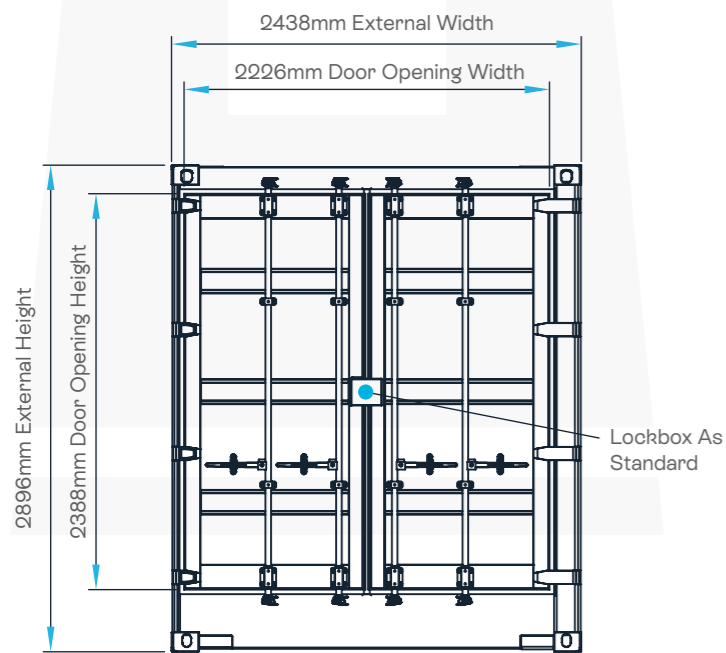

40FT OPEN SIDE CONTAINER

DRAWING

40FT OPEN SIDE CONTAINER

MAX GROSS WEIGHT	30,480 KG	67,200 LBS
TARE WEIGHT	6,580 KG	14,510 LBS
MAX PAYLOAD	23,900 KG	52,690 LBS
CUBIC CAPACITY	68.0 m ³	2,401 ft ³
FLOOR AREA	27.5 m ²	296 ft ²