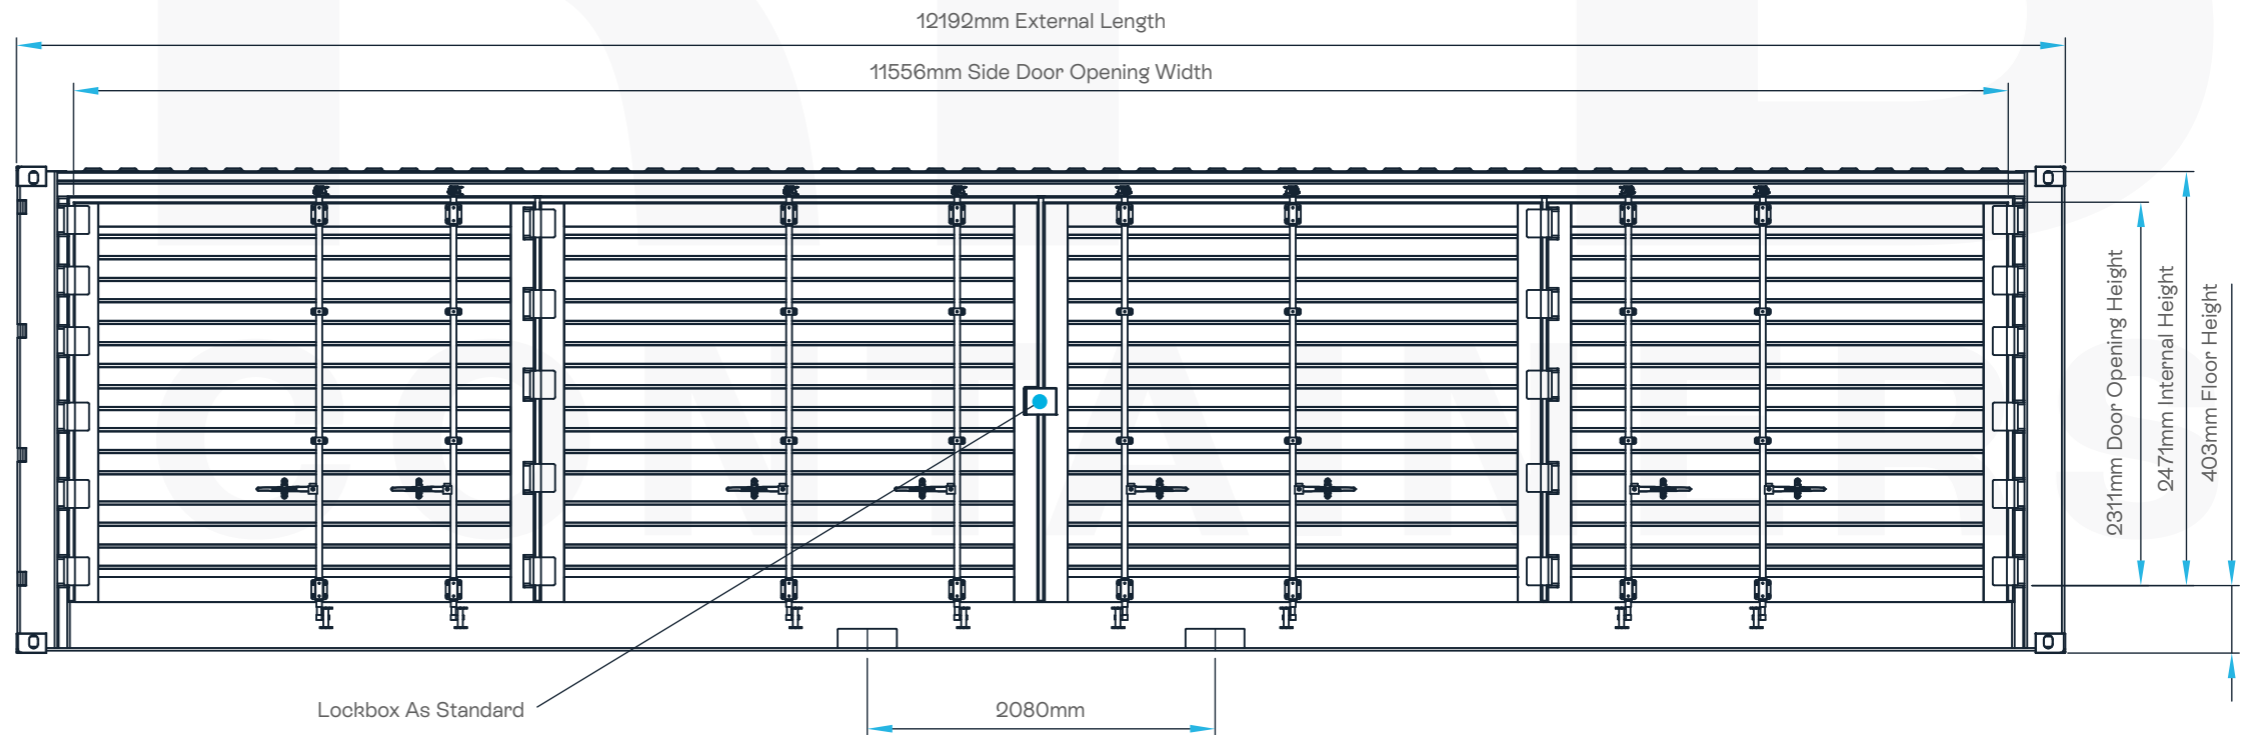

40FT OPEN SIDE CONTAINER

DRAWING

40FT OPEN SIDE CONTAINER

MAX GROSS WEIGHT	30,480 KG	67,200 LBS
TARE WEIGHT	6,580 KG	14,510 LBS
MAX PAYLOAD	23,900 KG	52,690 LBS
CUBIC CAPACITY	68.0 m ³	2,401 ft ³
FLOOR AREA	27.5 m ²	296 ft ²