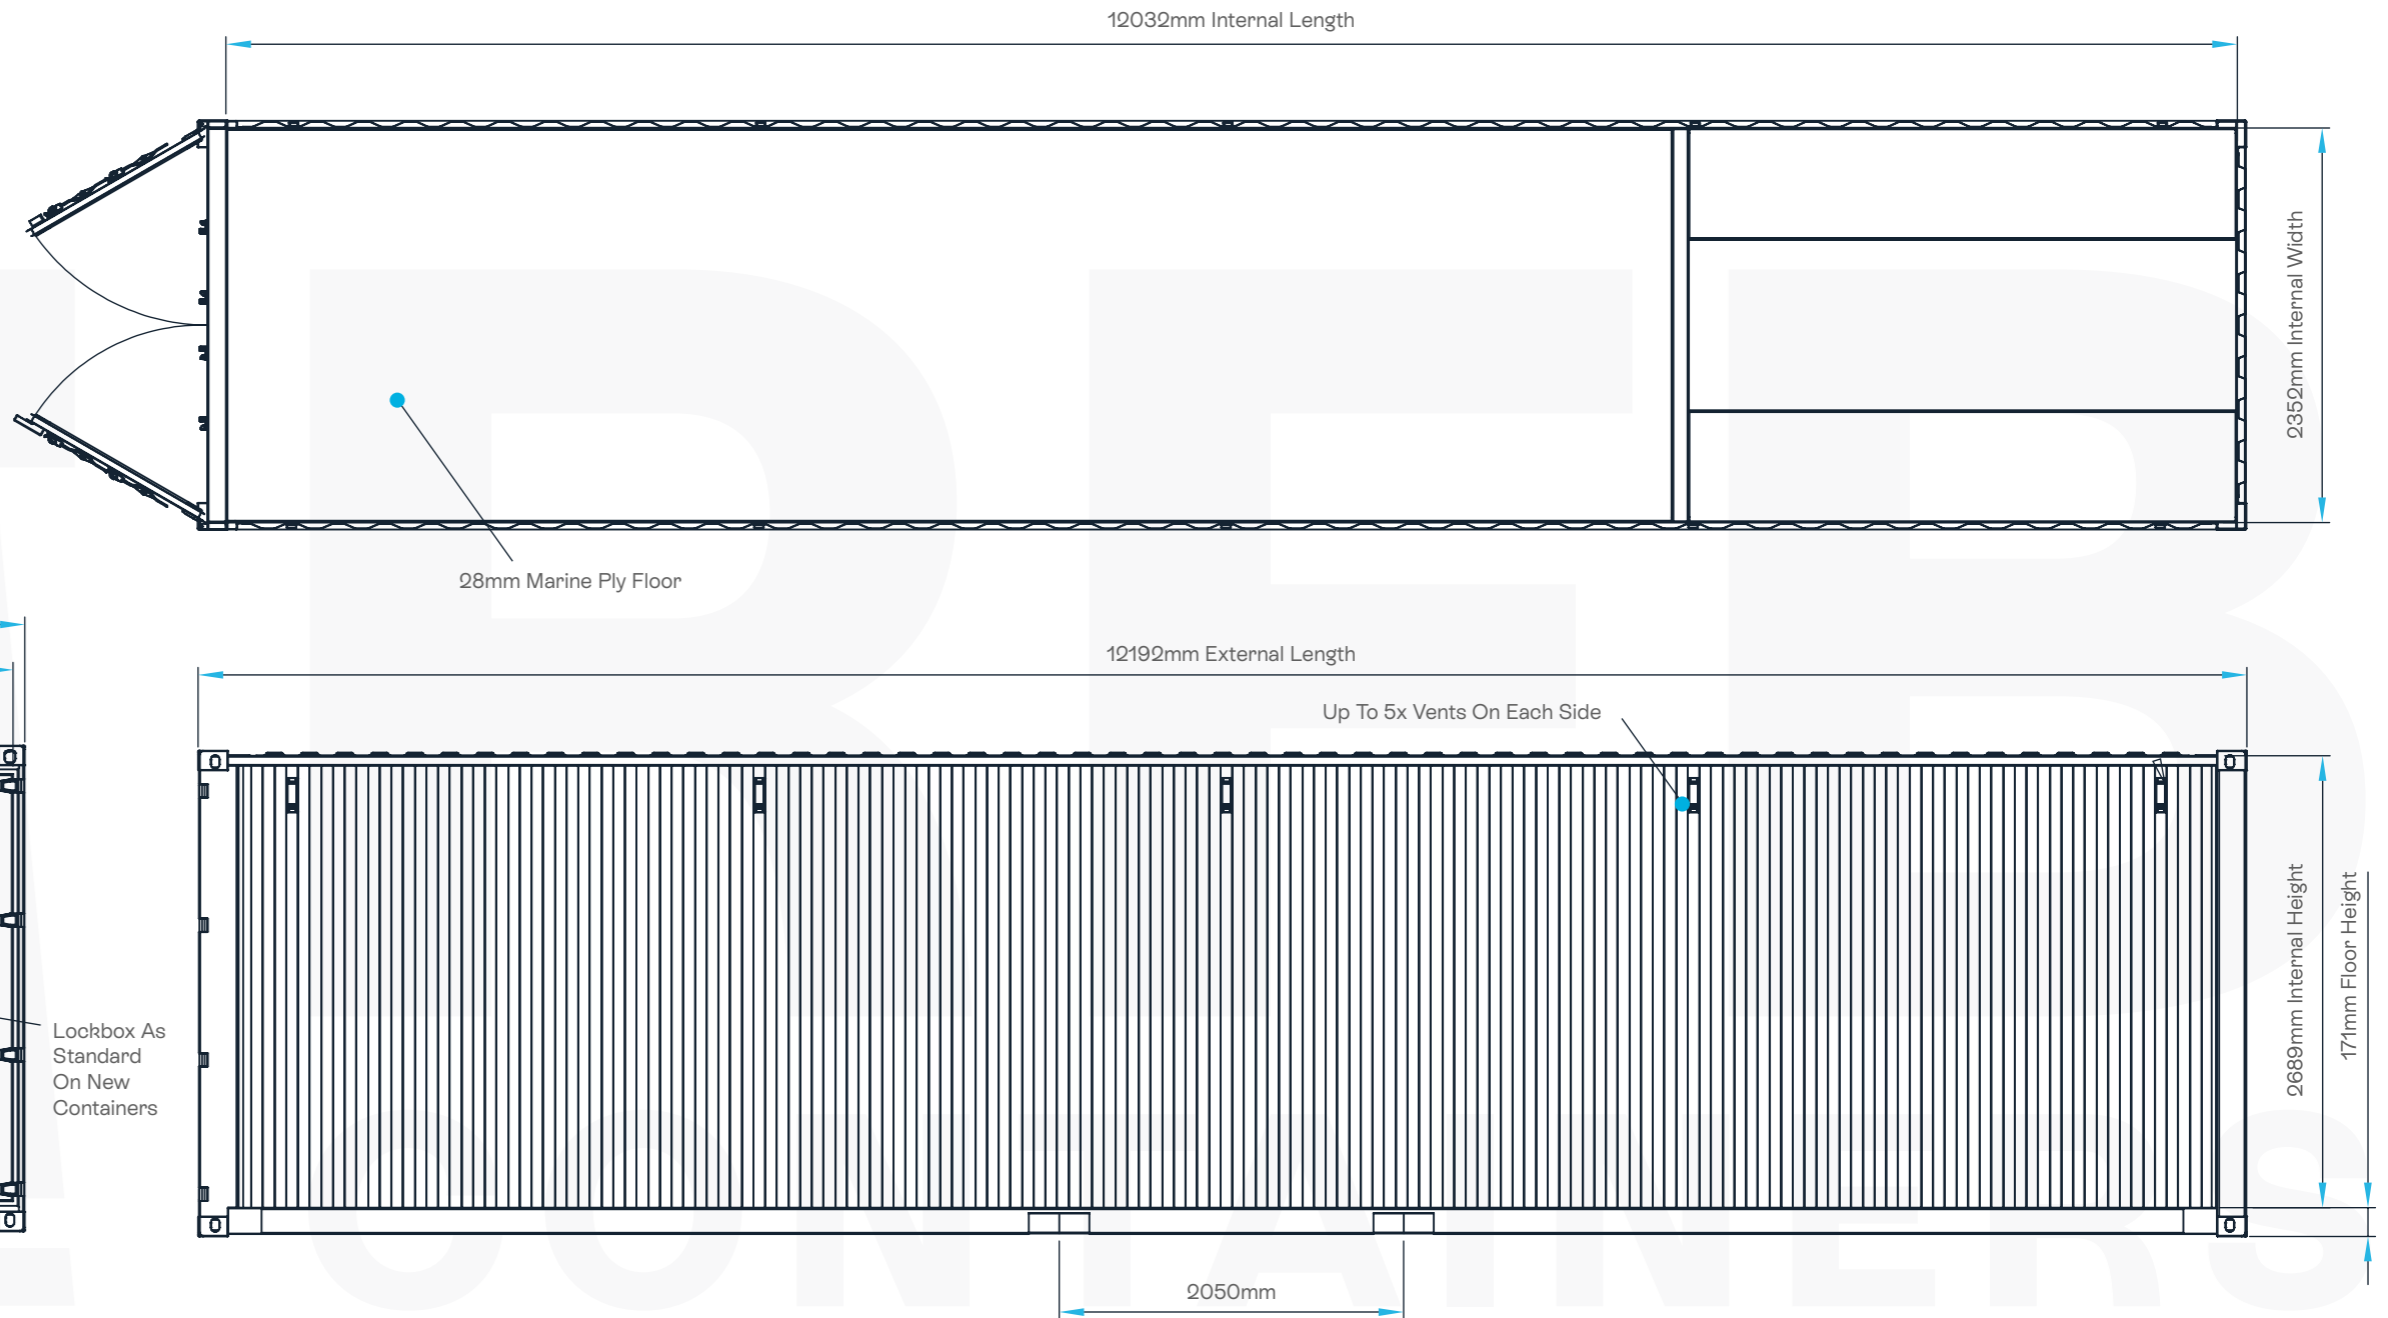

40FT HIGH CUBE CONTAINER

DRAWING

40FT HIGH CUBE CONTAINER

MAX GROSS WEIGHT	30,480 KG	67,200 LBS
TARE WEIGHT	3,790 KG	8,355 LBS
MAX PAYLOAD	26,690 KG	58,845 LBS
CUBIC CAPACITY	76.2 m ³	2,690 ft ³
FLOOR AREA	28.3 m ²	305 ft ²