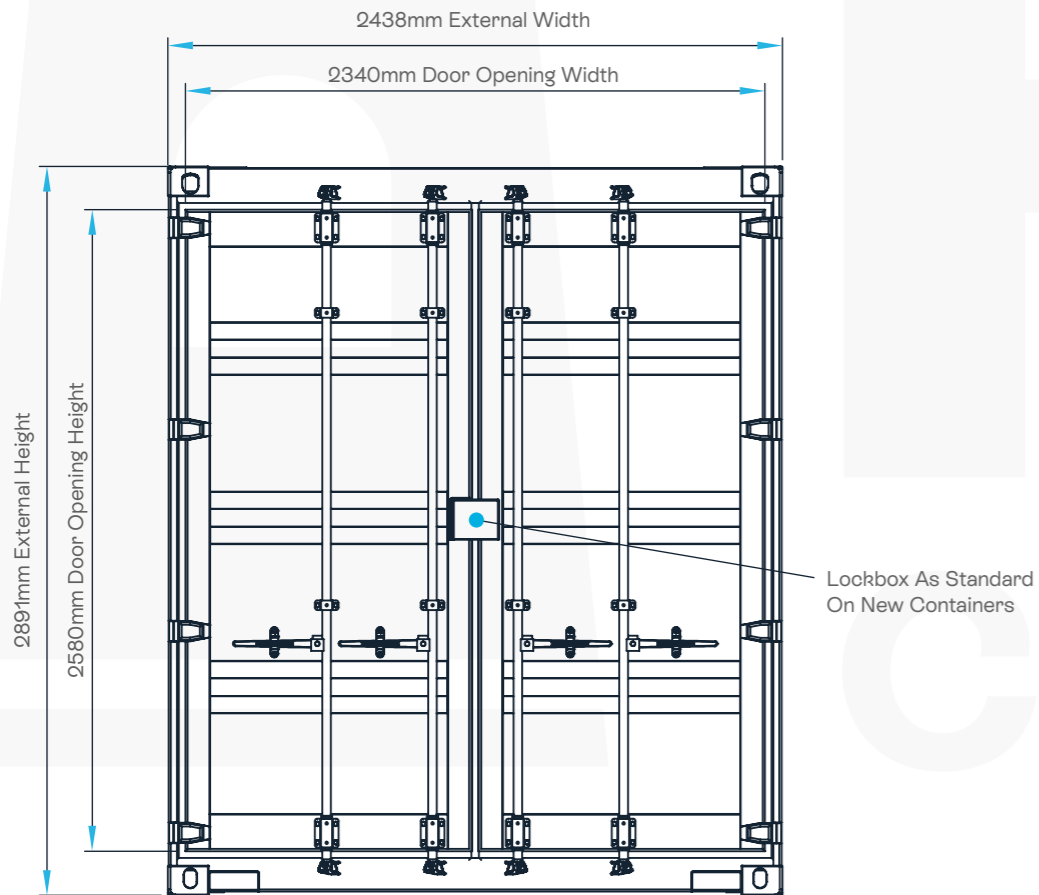

20FT HIGH CUBE CONTAINER

DRAWING

20FT HIGH CUBE CONTAINER

MAX GROSS WEIGHT	30,480 KG	67,200 LBS
TARE WEIGHT	2,320 KG	5,115 LBS
MAX PAYLOAD	28,160 KG	62,085 LBS
CUBIC CAPACITY	37.4 m ³	1,320 ft ³
FLOOR AREA	13.9 m ²	150 ft ²