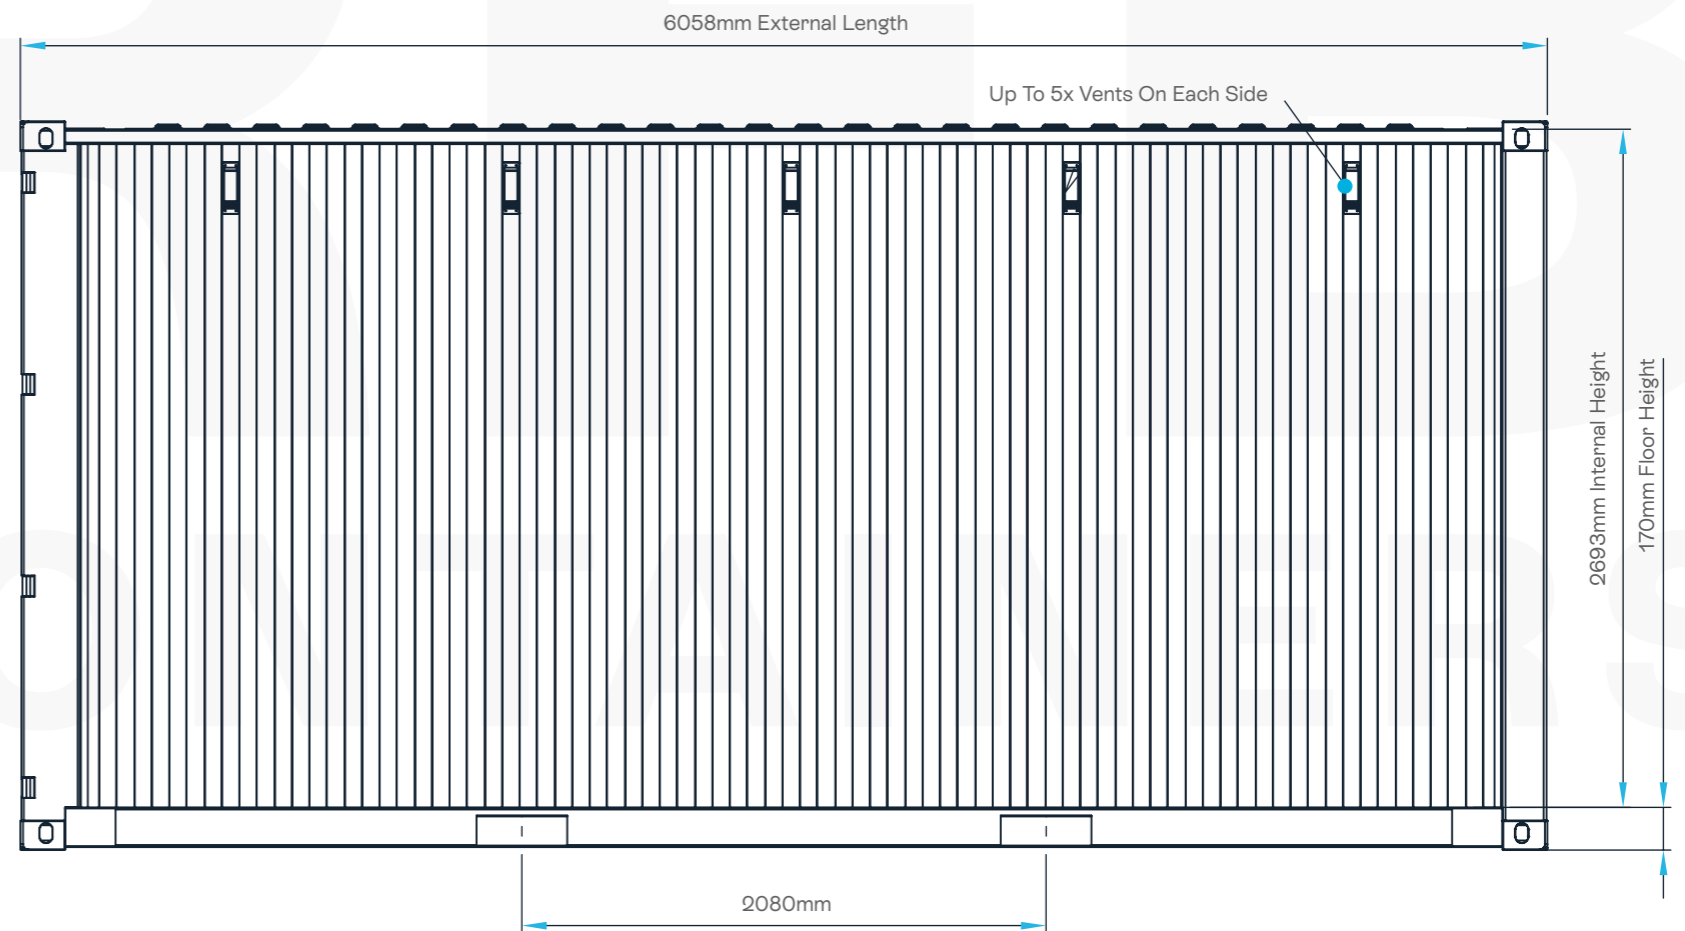

20FT HIGH CUBE CONTAINER

DRAWING

20FT HIGH CUBE CONTAINER

MAX GROSS WEIGHT	30,480 KG	67,200 LBS
TARE WEIGHT	2,320 KG	5,115 LBS
MAX PAYLOAD	28,160 KG	62,085 LBS
CUBIC CAPACITY	37.4 m ³	1,320 ft ³
FLOOR AREA	13.9 m ²	150 ft ²