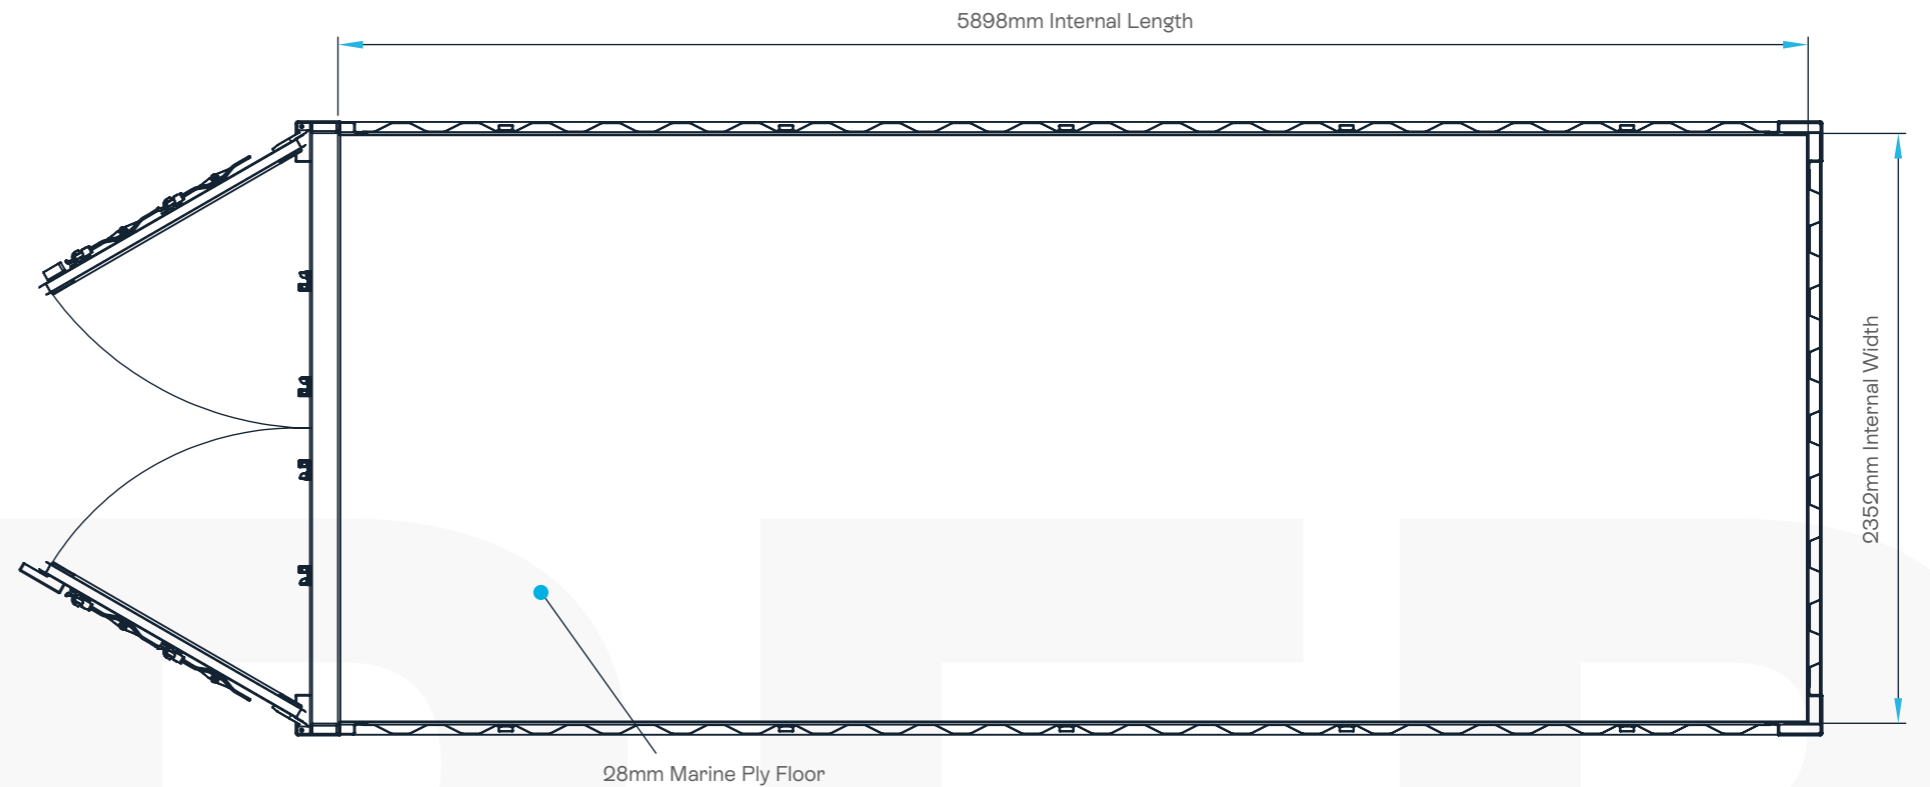

20FT HIGH CUBE CONTAINER

DRAWING

20FT HIGH CUBE CONTAINER

MAX GROSS WEIGHT	30,480 KG	67,200 LBS
TARE WEIGHT	2,320 KG	5,115 LBS
MAX PAYLOAD	28,160 KG	62,085 LBS
CUBIC CAPACITY	37.4 m ³	1,320 ft ³
FLOOR AREA	13.9 m ²	150 ft ²